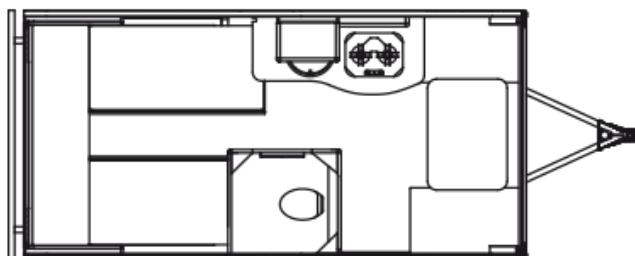

2025 SAFARI CONDO ALTO R1723 - For Viewing Only

SPECIFICATIONS

Year	2025
Manufacturer	SAFARI CONDO
Brand	ALTO
Model	R1723 - For Viewing Only
Type	Travel Trailer
Status	New
Stock #	7614
Financing Available	✓
Warranty Available	✓
Suspension	N/A
Leveling	N/A
Exterior Length	17.0 ft.
Dry Weight	N/A lbs.
Sleeping Capacity	3 person(s)
Interior Colour	SMOKED PEAR/ WHITE DROPS/ BLUE SKY
Exterior Colour	SILVER
Slideouts	N/A