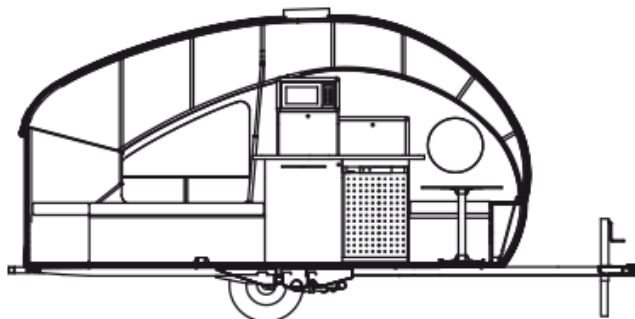

2025 SAFARI CONDO ALTO R1723 - For Viewing Only

SPECIFICATIONS

Year	2025
Manufacturer	SAFARI CONDO
Brand	ALTO
Model	R1723 - For Viewing Only
Type	Travel Trailer
Status	New
Stock #	7614
Financing Available	✓
Warranty Available	✓
Suspension	N/A
Leveling	N/A
Exterior Length	17.0 ft.
Dry Weight	N/A lbs.
Sleeping Capacity	3 person(s)
Interior Colour	SMOKED PEAR/ WHITE DROPS/ BLUE SKY
Exterior Colour	SILVER
Slideouts	N/A