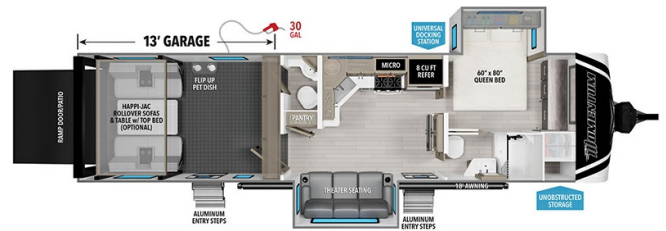

Woody's Price

2025 GRAND DESIGN MOMENTUM G-CLASS 31G

SPECIFICATIONS

Year	2025
Manufacturer	GRAND DESIGN
Brand	MOMENTUM G-CLASS
Model	31G
Type	Toy Hauler
Status	New
Stock #	50261
Financing Available	✓
Warranty Available	Manufacturer
Suspension	N/A
Leveling	N/A
Exterior Length	35.9 ft.
Dry Weight	8975 lbs.
Sleeping Capacity	6 person(s)
Interior Colour	DUSK
Exterior Colour	Fiberglass
Slideouts	2

Disclaimer: Product information, pricing and photos are as accurate as possible and are subject to change without notice.

SELLING FEATURES

Specifications and Features:

- Length (ft): 35'11"
- Width (ft): 8'5"
- Height (ft): 12'4"
- Interior Height (ft): 7'7"
- GVWR (lbs): 13000
- Dry Weight (lbs): 8975
- Payload Capacity (lbs): 4025
- Hitch Weight (lbs): 1600
- Number Of Fresh Water Holding Tanks: 1
- Total Fresh Water Tank Capa...

OPTIONS & EQUIPMENT

- RVIA SEAL
- WINTERIZATION
- HAPPI-JAC ELECTRIC BUNK SYSTEM W/ FOLDING SOFAS
- G-CLASS LUXURY INTERIOR PACKAGE
- G-CLASS EXTERIOR PACKAGE
- G-CLASS GARAGE/CARGO PACKAGE
- G-CLASS INSULATION PACKAGE
- A/C W/RACE TRACK DUCTING
- G-CLASS UNDER UNIT LED LIGHT KIT
- GOODYEAR TIRES
- 2ND A/C 15K BTU
- 8 CU. FT. 12V REFER
- SAFERIDE RV ROADSIDE ASSISTANCE
- ROCKFORD FOSGATE STAGE 1 STERERO - 500 WATTS, INT/EXT SPEAKERS W/ 10" POWERED SUB
- 6K WATT GENERATOR
- REAR ALUMINUM DECK SYSTEM W/REAR POWER AWNING
- GEN 3 SEASON DOOR W/SLIDING WINDOWS
- SOLAR&½PACKAGE DUAL 330WATT PANEL, 2000WATT INVERTER, 50 AMP CONTROLLER, 2 DOCK PORTS, BLUETOOTH MODULE
- WOODYDISCOUNT
- DUSK INTERIOR DECOR