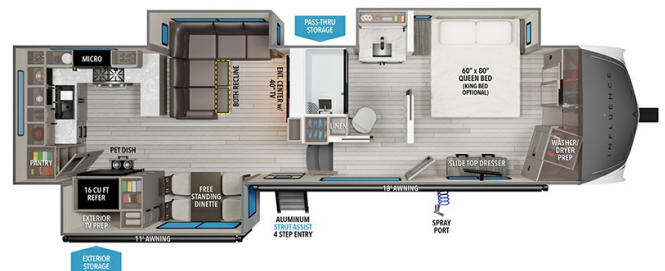

2025 GRAND DESIGN INFLUENCE 3203GK

MSRP \$152,980.00

\$479 Bi-Weekly

\$10,000 down @ 7.99% APR for 60/240
months (\$46,821 C.O.B.) O.A.C.

Woody's Price \$127,980.00

SPECIFICATIONS

| | |
|---------------------|--------------|
| Year | 2025 |
| Manufacturer | GRAND DESIGN |
| Brand | INFLUENCE |
| Model | 3203GK |
| Type | Fifth Wheel |
| Status | New |
| Stock # | 50254 |
| Financing Available | ✓ |
| Warranty Available | Manufacturer |
| Suspension | N/A |
| Leveling | N/A |
| Exterior Length | 35.8 ft. |
| Dry Weight | 12712 lbs. |
| Sleeping Capacity | 4 person(s) |
| Interior Colour | DUSK |
| Exterior Colour | Fiberglass |
| Slideouts | 3 |

Disclaimer: Product information, pricing and photos are as accurate as possible and are subject to change without notice.

SELLING FEATURES

Specifications and Features:

- Length (ft): 35'10"
- Width (ft): 8'5"
- Height (ft): 13'5"
- Interior Height (ft): 8'5"
- GVWR (lbs): 16800
- Dry Weight (lbs): 12712
- Payload Capacity (lbs): 4088
- Hitch Weight (lbs): 2471
- Number Of Fresh Water Holding Tanks: 1
- Total Fresh Water Tank Cap...