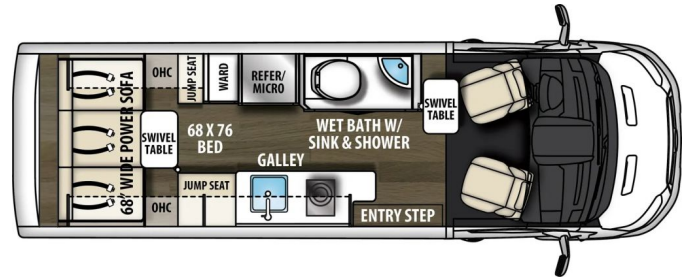

ON ORDER UNIT

2021 COACHMEN BEYOND 22 C

SPECIFICATIONS

Year	2021
Manufacturer	COACHMEN
Brand	BEYOND
Model	22 C
Type	Motorhome
Class	B
Fuel Type	N/A
Status	PreOwned
Stock #	7265
Financing Available	✘
Warranty Available	✘
Odometer	0 kms.
VIN	N/A
Chassis	N/A
Engine	N/A
Transmission	N/A
Suspension	N/A
Leveling	N/A
Exterior Length	.0 ft.
Dry Weight	N/A lbs.
Sleeping Capacity	N/A person(s)
Interior Colour	N/A
Exterior Colour	N/A
Slideouts	N/A