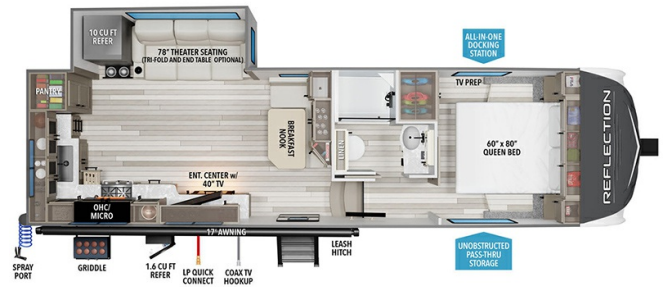

Woody's Price

2025 GRAND DESIGN REFLECTION 150 270BN

SPECIFICATIONS

Year	2025
Manufacturer	GRAND DESIGN
Brand	REFLECTION 150
Model	270BN
Type	Fifth Wheel
Status	New
Stock #	50247
Financing Available	✓
Warranty Available	Manufacturer
Suspension	N/A
Leveling	N/A
Exterior Length	29.9 ft.
Dry Weight	8050 lbs.
Sleeping Capacity	4 person(s)
Interior Colour	COLLINS
Exterior Colour	Fiberglass
Slideouts	1

Disclaimer: Product information, pricing and photos are as accurate as possible and are subject to change without notice.

SELLING FEATURES

Specifications and Features:

- Length (ft): 29'11"
- Width (ft): 8'0"
- Height (ft): 12'0"
- GVWR (lbs): 9995
- Dry Weight (lbs): 8050
- Payload Capacity (lbs): 1945
- Hitch Weight (lbs): 1200
- Number Of Fresh Water Holding Tanks: 1
- Total Fresh Water Tank Capacity (gal): 55
- Number Of Gra...