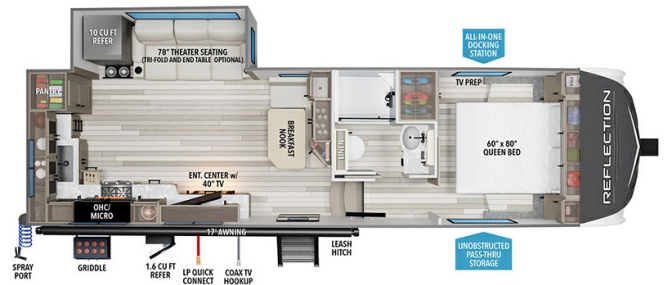

Woody's Price

2025 GRAND DESIGN REFLECTION 150 270BN

SPECIFICATIONS

Year	2025
Manufacturer	GRAND DESIGN
Brand	REFLECTION 150
Model	270BN
Type	Fifth Wheel
Status	New
Stock #	50246
Financing Available	✓
Warranty Available	Manufacturer
Suspension	N/A
Leveling	N/A
Exterior Length	29.9 ft.
Dry Weight	8050 lbs.
Sleeping Capacity	4 person(s)
Interior Colour	COLLINS
Exterior Colour	Fiberglass
Slideouts	1

Disclaimer: Product information, pricing and photos are as accurate as possible and are subject to change without notice.

SELLING FEATURES

Specifications and Features:

- Length (ft): 29'11"
- Width (ft): 8'0"
- Height (ft): 12'0"
- GVWR (lbs): 9995
- Dry Weight (lbs): 8050
- Payload Capacity (lbs): 1945
- Hitch Weight (lbs): 1200
- Number Of Fresh Water Holding Tanks: 1
- Total Fresh Water Tank Capacity (gal): 55
- Number Of Gra...