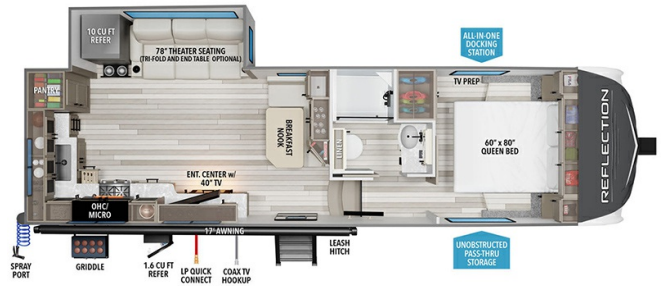

MSRP \$100,980.00

\$348 Bi-Weekly

\$0 down @ 7.99% APR for 60/240 months

(\$33,984 C.O.B.) O.A.C.

Woody's Price \$85,980.00

SPECIFICATIONS

Year	2025
Manufacturer	GRAND DESIGN
Brand	REFLECTION 150
Model	270BN
Type	Fifth Wheel
Status	New
Stock #	50246
Financing Available	✓
Warranty Available	Manufacturer
Suspension	N/A
Leveling	N/A
Exterior Length	29.9 ft.
Dry Weight	8050 lbs.
Sleeping Capacity	4 person(s)
Interior Colour	COLLINS
Exterior Colour	Fiberglass
Slideouts	1

Disclaimer: Product information, pricing and photos are as accurate as possible and are subject to change without notice.

SELLING FEATURES

Specifications and Features:

- Length (ft): 29'11"
- Width (ft): 8'0"
- Height (ft): 12'0"
- GVWR (lbs): 9995
- Dry Weight (lbs): 8050
- Payload Capacity (lbs): 1945
- Hitch Weight (lbs): 1200
- Number Of Fresh Water Holding Tanks: 1
- Total Fresh Water Tank Capacity (gal): 55
- Number Of Gra...