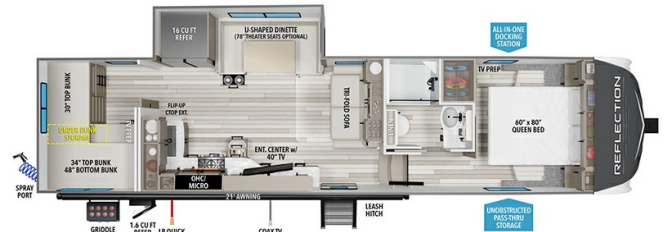

Woody's Price

2025 GRAND DESIGN REFLECTION 150 298BH

SPECIFICATIONS

Year	2025
Manufacturer	GRAND DESIGN
Brand	REFLECTION 150
Model	298BH
Type	Fifth Wheel
Status	New
Stock #	50245
Financing Available	✓
Warranty Available	Manufacturer
Suspension	N/A
Leveling	N/A
Exterior Length	34.8 ft.
Dry Weight	9050 lbs.
Sleeping Capacity	9 person(s)
Interior Colour	COLLINS
Exterior Colour	Fiberglass
Slideouts	1

Disclaimer: Product information, pricing and photos are as accurate as possible and are subject to change without notice.

SELLING FEATURES

Specifications and Features:

- Length (ft): 34'9"
- Width (ft): 8'0"
- Height (ft): 12'3"
- GVWR (lbs): 10995
- Dry Weight (lbs): 9050
- Payload Capacity (lbs): 1945
- Hitch Weight (lbs): 1450
- Number Of Fresh Water Holding Tanks: 1
- Total Fresh Water Tank Capacity (gal): 55
- Number Of Gra...

OPTIONS & EQUIPMENT

- PEACE OF MIND PACKAGE
- ULTIMATE POWER PACKAGE
- ARCTIC 4-SEASON PACKAGE
- SOLAR PACKAGE
- GOODYEAR TIRES
- ABS AXLE ASSEMBLY W/ SWAY CONTROL
- CURT TOURING COIL SUSPENSION SYSTEM
- 16 CU. FT. 12V REFRIGERATOR
- 370W SOLAR PANEL UPGRADE
- WINTERIZATION
- TRAVEL/I ON-BOARD WIFI READY
- SAFERIDE RV ROADSIDE ASSISTANCE
- BOOTH DINETTE
- RVIA SEAL
- WOODY'S VOLUME DISCOUNT