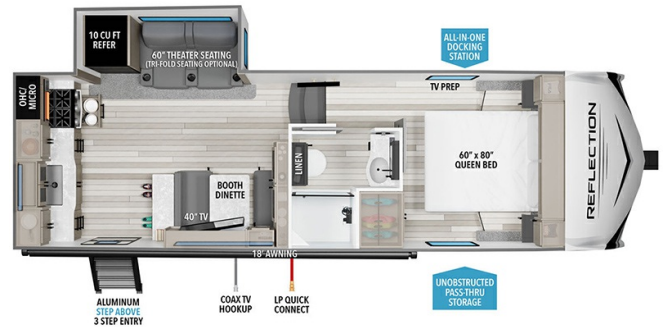

### SPECIFICATIONS

Year	2025
Manufacturer	GRAND DESIGN
Brand	REFLECTION 100
Model	22RK
Type	Fifth Wheel
Status	New
Stock #	50243
Financing Available	✓
Warranty Available	Manufacturer
Suspension	N/A
Leveling	N/A
Exterior Length	26.9 ft.
Dry Weight	6930 lbs.
Sleeping Capacity	6 person(s)
Interior Colour	COLLINS
Exterior Colour	Fiberglass
Slideouts	1

### SELLING FEATURES

Specifications and Features:

- Length (ft): 26'11"
- Width (ft): 8'0"
- Height (ft): 12'0"
- GVWR (lbs): 9995
- Dry Weight (lbs): 6930
- Payload Capacity (lbs): 3065
- Hitch Weight (lbs): 1086
- Number Of Fresh Water Holding Tanks: 1
- Total Fresh Water Tank Capacity (gal): 55
- Number Of Gra...