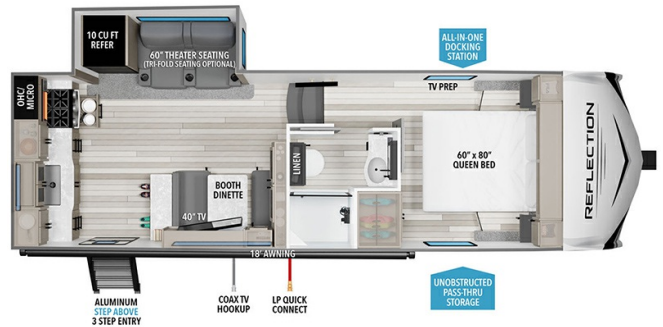

### SPECIFICATIONS

Year	2025
Manufacturer	GRAND DESIGN
Brand	REFLECTION 100
Model	22RK
Type	Fifth Wheel
Status	New
Stock #	50242
Financing Available	✓
Warranty Available	Manufacturer
Suspension	N/A
Leveling	N/A
Exterior Length	26.9 ft.
Dry Weight	6930 lbs.
Sleeping Capacity	6 person(s)
Interior Colour	COLLINS
Exterior Colour	Fiberglass
Slideouts	1

### SELLING FEATURES

Specifications and Features:

- Length (ft): 26'11"
- Width (ft): 8'0"
- Height (ft): 12'0"
- GVWR (lbs): 9995
- Dry Weight (lbs): 6930
- Payload Capacity (lbs): 3065
- Hitch Weight (lbs): 1086
- Number Of Fresh Water Holding Tanks: 1
- Total Fresh Water Tank Capacity (gal): 55
- Number Of Gra...