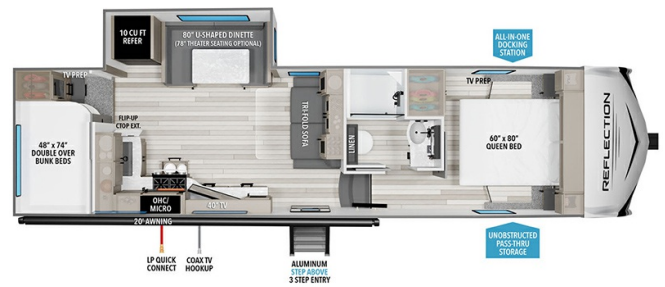

ON ORDER UNIT

Woody's Price

2025 GRAND DESIGN REFLECTION 100 27BH

SPECIFICATIONS

Year	2025
Manufacturer	GRAND DESIGN
Brand	REFLECTION 100
Model	27BH
Type	Fifth Wheel
Status	New
Stock #	50237
Financing Available	✓
Warranty Available	Manufacturer
Suspension	N/A
Leveling	N/A
Exterior Length	32.3 ft.
Dry Weight	8038 lbs.
Sleeping Capacity	10 person(s)
Interior Colour	COLLINS
Exterior Colour	Fiberglass
Slideouts	1

Disclaimer: Product information, pricing and photos are as accurate as possible and are subject to change without notice.

SELLING FEATURES

Specifications and Features:

- Length (ft): 32'3"
- Width (ft): 8'0"
- Height (ft): 12'3"
- GVWR (lbs): 10195
- Dry Weight (lbs): 8038
- Payload Capacity (lbs): 2157
- Hitch Weight (lbs): 1218
- Number Of Fresh Water Holding Tanks: 1
- Total Fresh Water Tank Capacity (gal): 55
- Number Of Gra...