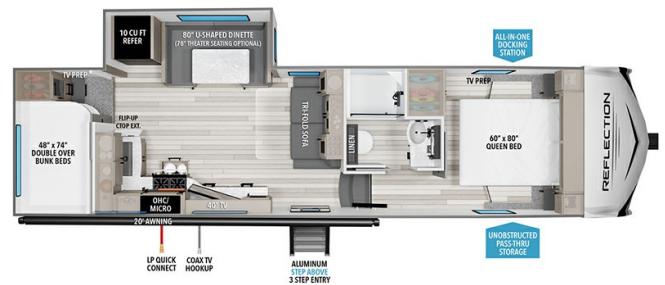

**ON ORDER UNIT****Woody's Price****2025 GRAND DESIGN REFLECTION 100 27BH****SPECIFICATIONS**

Year	2025
Manufacturer	GRAND DESIGN
Brand	REFLECTION 100
Model	27BH
Type	Fifth Wheel
Status	New
Stock #	50236
Financing Available	✓
Warranty Available	Manufacturer
Suspension	N/A
Leveling	N/A
Exterior Length	32.3 ft.
Dry Weight	8038 lbs.
Sleeping Capacity	10 person(s)
Interior Colour	COLLINS
Exterior Colour	Fiberglass
Slideouts	1

**Disclaimer:** Product information, pricing and photos are as accurate as possible and are subject to change without notice.

**SELLING FEATURES****Specifications and Features:**

- Length (ft): 32'3"
- Width (ft): 8'0"
- Height (ft): 12'3"
- GVWR (lbs): 10195
- Dry Weight (lbs): 8038
- Payload Capacity (lbs): 2157
- Hitch Weight (lbs): 1218
- Number Of Fresh Water Holding Tanks: 1
- Total Fresh Water Tank Capacity (gal): 55
- Number Of Gra...