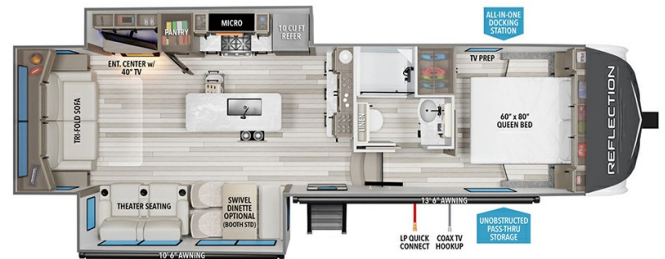

Woody's Price

2025 GRAND DESIGN REFLECTION 150 295RL

SPECIFICATIONS

Year	2025
Manufacturer	GRAND DESIGN
Brand	REFLECTION 150
Model	295RL
Type	Fifth Wheel
Status	New
Stock #	50235
Financing Available	✓
Warranty Available	Manufacturer
Suspension	N/A
Leveling	N/A
Exterior Length	32.8 ft.
Dry Weight	9045 lbs.
Sleeping Capacity	6 person(s)
Interior Colour	COLLINS
Exterior Colour	Fiberglass
Slideouts	2

Disclaimer: Product information, pricing and photos are as accurate as possible and are subject to change without notice.

SELLING FEATURES

Specifications and Features:

- Length (ft): 32'9"
- Width (ft): 8'0"
- Height (ft): 12'3"
- GVWR (lbs): 10995
- Dry Weight (lbs): 9045
- Payload Capacity (lbs): 1950
- Hitch Weight (lbs): 1460
- Number Of Fresh Water Holding Tanks: 1
- Total Fresh Water Tank Capacity (gal): 55
- Number Of Gra...