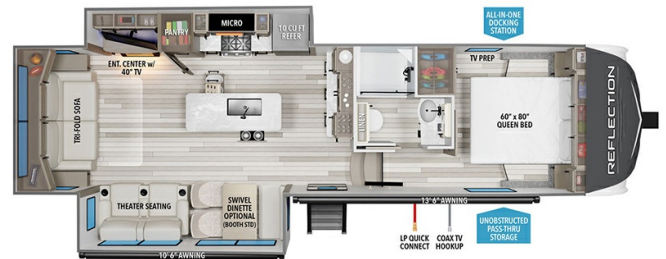

Woody's Price

**ON ORDER UNIT**

**2025 GRAND DESIGN REFLECTION 150 295RL**

**SPECIFICATIONS**

Year	2025
Manufacturer	GRAND DESIGN
Brand	REFLECTION 150
Model	295RL
Type	Fifth Wheel
Status	New
Stock #	50234
Financing Available	✓
Warranty Available	Manufacturer
Suspension	N/A
Leveling	N/A
Exterior Length	32.8 ft.
Dry Weight	9045 lbs.
Sleeping Capacity	6 person(s)
Interior Colour	COLLINS
Exterior Colour	Fiberglass
Slideouts	2

Disclaimer: Product information, pricing and photos are as accurate as possible and are subject to change without notice.

**SELLING FEATURES**

Specifications and Features:

- Length (ft): 32'9"
- Width (ft): 8'0"
- Height (ft): 12'3"
- GVWR (lbs): 10995
- Dry Weight (lbs): 9045
- Payload Capacity (lbs): 1950
- Hitch Weight (lbs): 1460
- Number Of Fresh Water Holding Tanks: 1
- Total Fresh Water Tank Capacity (gal): 55
- Number Of Gra...