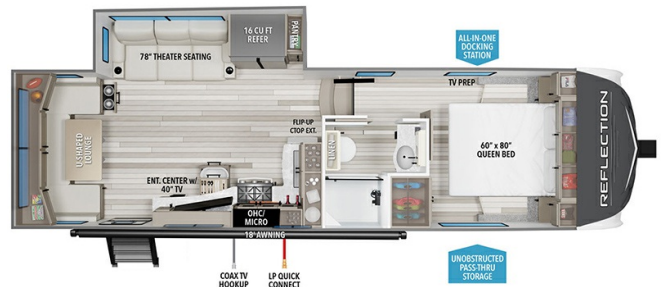

ON ORDER UNIT

Woody's Price

2025 GRAND DESIGN REFLECTION 150 260RD

SPECIFICATIONS

Year	2025
Manufacturer	GRAND DESIGN
Brand	REFLECTION 150
Model	260RD
Type	Fifth Wheel
Status	New
Stock #	50233
Financing Available	✓
Warranty Available	Manufacturer
Suspension	N/A
Leveling	N/A
Exterior Length	29.8 ft.
Dry Weight	7534 lbs.
Sleeping Capacity	4 person(s)
Interior Colour	COLLINS
Exterior Colour	Fiberglass
Slideouts	1

Disclaimer: Product information, pricing and photos are as accurate as possible and are subject to change without notice.

SELLING FEATURES

Specifications and Features:

- Length (ft): 29'10"
- Width (ft): 8'0"
- Height (ft): 12'0"
- GVWR (lbs): 9995
- Dry Weight (lbs): 7534
- Payload Capacity (lbs): 2461
- Hitch Weight (lbs): 1269
- Number Of Fresh Water Holding Tanks: 1
- Total Fresh Water Tank Capacity (gal): 55
- Number Of Gra...