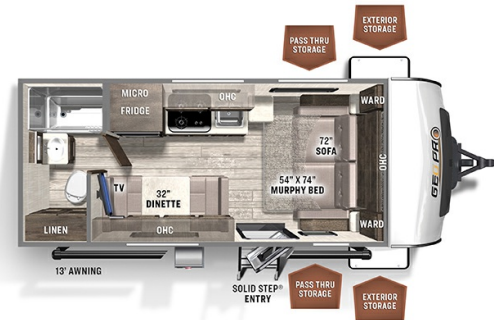

SPECIFICATIONS

Year	2022
Manufacturer	FOREST RIVER
Brand	GEO PRO
Model	19FD
Type	Travel Trailer
Status	PreOwned
Stock #	13029
Financing Available	✓
Warranty Available	✓
Suspension	N/A
Leveling	N/A
Exterior Length	20.7 ft.
Dry Weight	3233 lbs.
Sleeping Capacity	3 person(s)
Interior Colour	N/A
Exterior Colour	Fiberglass
Slideouts	N/A

Disclaimer: Product information, pricing and photos are as accurate as possible and are subject to change without notice.

SELLING FEATURES

Specifications and Features:

- Length (ft): 20'8"
- Width (ft): 7'8"
- Height (ft): 9'10"
- Interior Height (ft): 6'6"
- Dry Weight (lbs): 3233
- Payload Capacity (lbs): 1176
- Hitch Weight (lbs): 409
- Number Of Fresh Water Holding Tanks: 1
- Total Fresh Water Tank Capacity (gal): 31
- Numbe...

OPTIONS & EQUIPMENT

- POWER AWNING
- OUTSIDE SPEAKERS
- ROOF LADDER
- SPARE TIRE + CARRIER
- OUTSIDE SHOWER
- STABILIZER JACKS-MANUAL
- 6 GALLON WATER HEATER
- POWER TONGUE JACK
- BLACK TANK FLUSH
- SOLAR PANEL
- CABLE/SATELLITE READY
- FANTASTIC VENT FAN
- MAXX AIR VENT COVERS
- DINETTE/SOFA SLIDE
- DUCTED AIR
- DAY/NIGHT SHADES
- CONVECTION MICROWAVE
- 3 BURNER STOVE W/GAS OVEN
- 2 DOOR REFRIGERATOR
- TV ANTENNA W/BOOSTER
- LIVING ROOM TV
- DVD PLAYER
- INVERTER
- SHOWER ENCLOSURE
- BT 90 DAY APPLIANCE POLICY