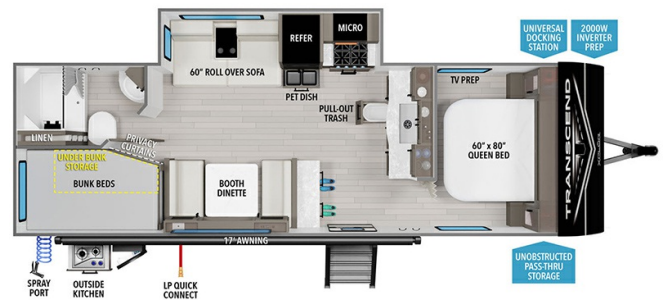

ON ORDER UNIT

Woody's Price

2025 GRAND DESIGN TRANSCEND 26BHX

SPECIFICATIONS

Year	2025
Manufacturer	GRAND DESIGN
Brand	TRANSCEND
Model	26BHX
Type	Travel Trailer
Status	New
Stock #	50185
Financing Available	✓
Warranty Available	Manufacturer
Suspension	N/A
Leveling	N/A
Exterior Length	30.9 ft.
Dry Weight	6505 lbs.
Sleeping Capacity	10 person(s)
Interior Colour	LUNA
Exterior Colour	Aluminum
Slideouts	1

Disclaimer: Product information, pricing and photos are as accurate as possible and are subject to change without notice.

SELLING FEATURES

Specifications and Features:

- Length (ft): 30'11"
- Width (ft): 11'0"
- Height (ft): 11'0"
- Interior Height (ft): 6'6"
- GVWR (lbs): 7695
- Dry Weight (lbs): 6505
- Hitch Weight (lbs): 635
- Number Of Fresh Water Holding Tanks: 1
- Total Fresh Water Tank Capacity (gal): 56
- Number Of Gray ...