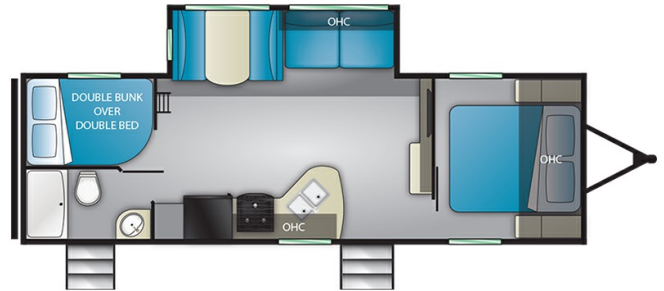

## 2021 HEARTLAND PIONEER 270BH

**\$31,990.00**

Originally \$44,385.00

### SPECIFICATIONS

Year	2021
Manufacturer	HEARTLAND
Brand	PIONEER
Model	270BH
Type	Travel Trailer
Status	PreOwned
Stock #	CS0027
Financing Available	✘
Warranty Available	✘
Suspension	N/A
Leveling	N/A
Exterior Length	32.6 ft.
Dry Weight	6354 lbs.
Sleeping Capacity	10 person(s)
Interior Colour	N/A
Exterior Colour	Aluminum
Slideouts	1

### SELLING FEATURES

Specifications and Features:

- Length (ft): 32'7"
- Width (ft): 8'0"
- Height (ft): 11'2"
- Interior Height (ft): 6'8"
- GVWR (lbs): 7700
- Dry Weight (lbs): 6354
- Payload Capacity (lbs): 1314
- Hitch Weight (lbs): 680
- Number Of Fresh Water Holding Tanks: 1
- Total Fresh Water Tank Capacit...