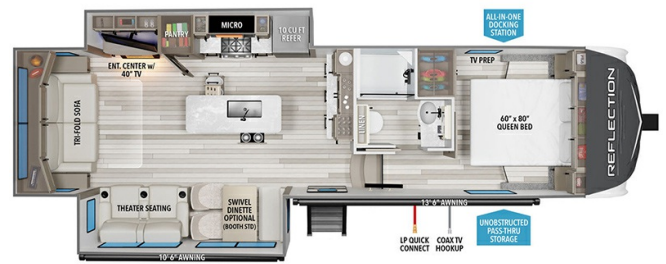

\$368 Bi-Weekly

\$0 down @ 7.99% APR for 60/240 months

(\$35,961 C.O.B.) O.A.C.

Woody's Price \$90,980.00

2025 GRAND DESIGN REFLECTION 150 295RL

SPECIFICATIONS

Year	2025
Manufacturer	GRAND DESIGN
Brand	REFLECTION 150
Model	295RL
Type	Fifth Wheel
Status	New
Stock #	50178
Financing Available	✓
Warranty Available	Manufacturer
Suspension	N/A
Leveling	N/A
Exterior Length	32.8 ft.
Dry Weight	9045 lbs.
Sleeping Capacity	6 person(s)
Interior Colour	COLLINS
Exterior Colour	Fiberglass
Slideouts	2

Disclaimer: Product information, pricing and photos are as accurate as possible and are subject to change without notice.

SELLING FEATURES

Specifications and Features:

- Length (ft): 32'9"
- Width (ft): 8'0"
- Height (ft): 12'3"
- GVWR (lbs): 10995
- Dry Weight (lbs): 9045
- Payload Capacity (lbs): 1950
- Hitch Weight (lbs): 1460
- Number Of Fresh Water Holding Tanks: 1
- Total Fresh Water Tank Capacity (gal): 55
- Number Of Gra...