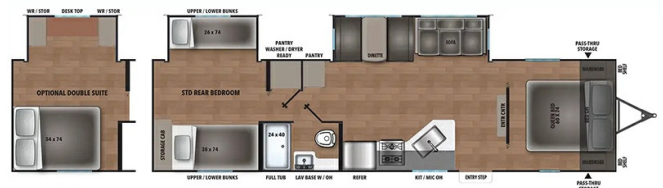

**2025 COACHMEN NORTHERN SPIRIT DLX 5320BEDS**

**\$47,950.00**

Originally \$64,048.45

**\$111 Weekly**

**SPECIFICATIONS**

Year	2025
Manufacturer	COACHMEN
Brand	NORTHERN SPIRIT DLX
Model	5320BEDS
Type	Travel Trailer
Status	New
Stock #	5094
Financing Available	✓
Warranty Available	✓
Suspension	N/A
Leveling	N/A
Exterior Length	36.1 ft.
Dry Weight	7200 lbs.
Sleeping Capacity	10 person(s)
Interior Colour	N/A
Exterior Colour	Fiberglass
Slideouts	2

**Disclaimer:** Product information, pricing and photos are as accurate as possible and are subject to change without notice.

**SELLING FEATURES**

Specifications and Features:

- Length (ft): 36'1"
- Width (ft): 8'0"
- Height (ft): 11'3"
- GVWR (lbs): 9615
- Dry Weight (lbs): 7200
- Payload Capacity (lbs): 2415
- Hitch Weight (lbs): 915
- Number Of Fresh Water Holding Tanks: 1
- Total Fresh Water Tank Capacity (gal): 39
- Number Of Gray ...