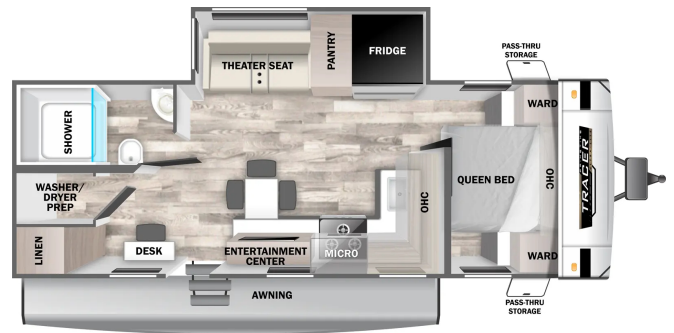

2025 PRIMETIME TRACER 255DS

\$45,900.00

Originally \$70,690.00

\$215 Bi-Weekly

SPECIFICATIONS

Year	2025
Manufacturer	PRIMETIME
Brand	TRACER
Model	255DS
Type	Travel Trailer
Status	New
Stock #	8645
Financing Available	✓
Warranty Available	✓
Suspension	N/A
Leveling	N/A
Exterior Length	25.0 ft.
Dry Weight	5973 lbs.
Sleeping Capacity	2 person(s)
Interior Colour	N/A
Exterior Colour	N/A
Slideouts	1

Disclaimer: Product information, pricing and photos are as accurate as possible and are subject to change without notice.

SELLING FEATURES

Introducing the 2025 Prime Time Tracer 255DS—a travel trailer that combines lightweight design with luxurious amenities, making it the perfect choice for couples seeking adventure without compromising comfort.

Efficient and Spacious Design

Measuring approximately 29 feet 11 inches in length...

Powered by focusRV