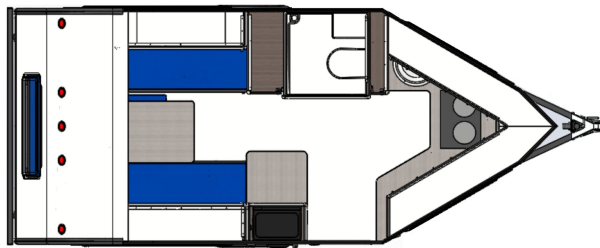

## 2026 SAFARI CONDO ALTO A1752 - For Viewing Only

### SPECIFICATIONS

Year	2026
Manufacturer	SAFARI CONDO
Brand	ALTO
Model	A1752 - For Viewing Only
Type	Travel Trailer
Status	New
Stock #	7698
Financing Available	✓
Warranty Available	✓
Suspension	N/A
Leveling	N/A
Exterior Length	17.0 ft.
Dry Weight	N/A lbs.
Sleeping Capacity	2 person(s)
Interior Colour	COUTURE RED & SMOKED PEAR
Exterior Colour	SILVER
Slideouts	N/A