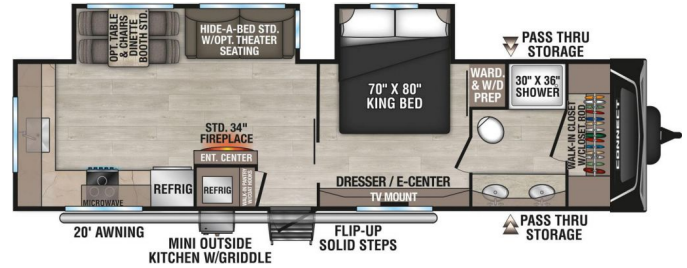

\$66,995.00

Originally \$77,538.45

\$303 Bi-Weekly

SPECIFICATIONS

Year	2025
Manufacturer	K-Z INC.
Brand	CONNECT
Model	C302FBK
Type	Travel Trailer
Status	New
Stock #	1402
Financing Available	✓
Warranty Available	✓
Suspension	N/A
Leveling	N/A
Exterior Length	35.3 ft.
Dry Weight	9220 lbs.
Sleeping Capacity	N/A person(s)
Interior Colour	N/A
Exterior Colour	N/A
Slideouts	N/A

Disclaimer: Product information, pricing and photos are as accurate as possible and are subject to change without notice.

OPTIONS & EQUIPMENT

Awning 20' Fireplace Microwave 2 Televisions Demand Water Heater Tankless Outdoor Camp Kitchen