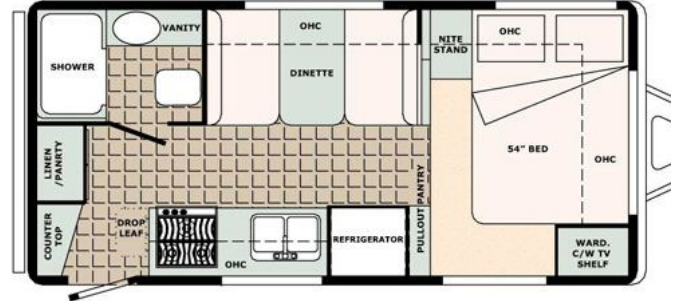

ON ORDER UNIT

2025 BIGFOOT RV BIGFOOT 2500 21 FB

SPECIFICATIONS

Year	2025
Manufacturer	BIGFOOT RV
Brand	BIGFOOT 2500
Model	21 FB
Type	Travel Trailer
Status	New
Stock #	7259
Financing Available	✓
Warranty Available	✓
Suspension	N/A
Leveling	N/A
Exterior Length	.0 ft.
Dry Weight	N/A lbs.
Sleeping Capacity	N/A person(s)
Interior Colour	WINDSWEPT/CANOE BIRCH
Exterior Colour	WHITE
Slideouts	N/A

Disclaimer: Product information, pricing and photos are as accurate as possible and are subject to change without notice.

SELLING FEATURES

*****This unit is coming soon*****

OPTIONS & EQUIPMENT

RECIEVER FOR BIKE RACK 2",ROLLAWAY SHOWER DOOR,RVQ HOOKUP,SOLAR ENERGY SYSTEM,WINDSWEPT LEATHER,AIR CONDITIONER TRUM AVENTA,SOLAR ENERGY UPGRADE -2 PANELS,TRUMA COMBI COMFORT PLUS