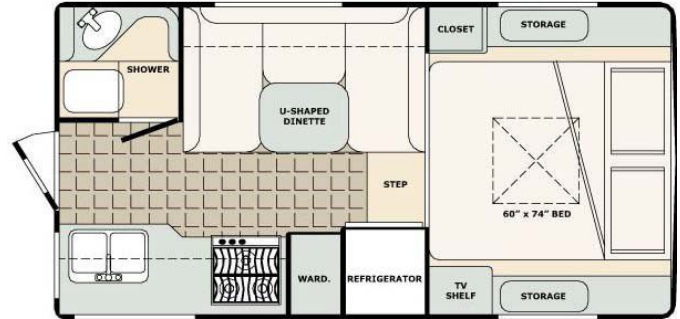

ON ORDER UNIT

2025 BIGFOOT RV BIGFOOT 1500 9.5 SB

SPECIFICATIONS

Year	2025
Manufacturer	BIGFOOT RV
Brand	BIGFOOT 1500
Model	9.5 SB
Type	Truck Camper
Status	New
Stock #	7257
Financing Available	✓
Warranty Available	✓
Suspension	N/A
Leveling	N/A
Exterior Length	.0 ft.
Dry Weight	N/A lbs.
Sleeping Capacity	N/A person(s)
Interior Colour	WINDSWEPT/CANOE BIRCH
Exterior Colour	N/A
Slideouts	N/A