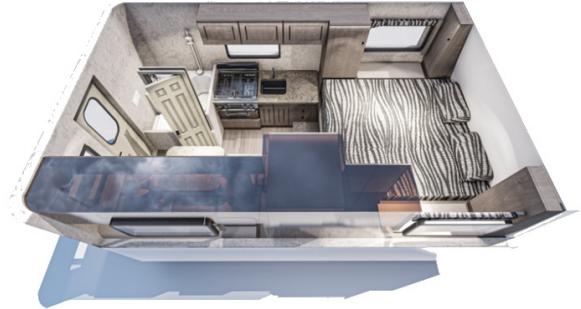

ON ORDER UNIT

2025 BIGFOOT RV BIGFOOT 1500 8.2 SB

SPECIFICATIONS

Year	2025
Manufacturer	BIGFOOT RV
Brand	BIGFOOT 1500
Model	8.2 SB
Type	Truck Camper
Status	New
Stock #	7256
Financing Available	✓
Warranty Available	✓
Suspension	N/A
Leveling	N/A
Exterior Length	.0 ft.
Dry Weight	N/A lbs.
Sleeping Capacity	N/A person(s)
Interior Colour	WINDSWEPT/CANOE BIRCH
Exterior Colour	WHITE
Slideouts	N/A

15C8.2 FR

Disclaimer: Product information, pricing and photos are as accurate as possible and are subject to change without notice.

SELLING FEATURES

*****This unit is coming soon*****

OPTIONS & EQUIPMENT

ALUMINUM PLATFORM BUMPER,AWNING-REAR DOOR 6' ELECTRIC,ELECTRIC JACKS, MOTORS & REMOTE,SOLAR ENERGY SYSTEM,2ND FAN GALLEY