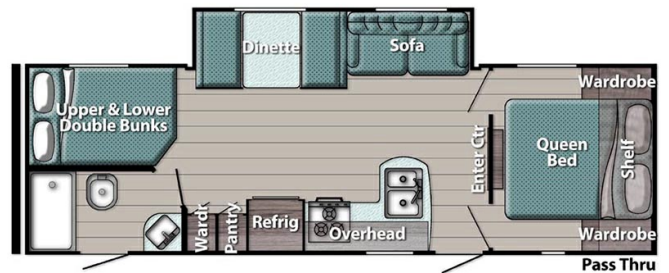

Originally \$29,995.00

2023 GULF STREAM HIGHWOOD RIVER 268BH

SPECIFICATIONS

Year	2023
Manufacturer	GULF STREAM
Brand	HIGHWOOD RIVER
Model	268BH
Type	Travel Trailer
Status	PreOwned
Stock #	50127
Suspension	N/A
Leveling	N/A
Exterior Length	29.5 ft.
Dry Weight	5177 lbs.
Sleeping Capacity	10 person(s)
Interior Colour	N/A
Exterior Colour	Aluminum
Slideouts	1

Disclaimer: Product information, pricing and photos are as accurate as possible and are subject to change without notice.

SELLING FEATURES

Specifications and Features:

- Length (ft): 29'6"
- Width (ft): 8'0"
- Height (ft): 11'1"
- Interior Height (ft): 6'8"
- Dry Weight (lbs): 5177
- Payload Capacity (lbs): 2483
- Hitch Weight (lbs): 660
- Number Of Fresh Water Holding Tanks: 1
- Total Fresh Water Tank Capacity (gal): 30
- Numbe...