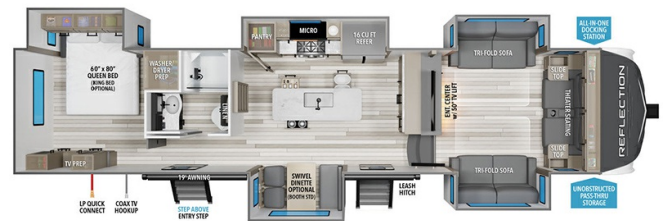

### SPECIFICATIONS

Year	2025
Manufacturer	GRAND DESIGN
Brand	REFLECTION
Model	360FLS
Type	Fifth Wheel
Status	New
Stock #	50133
Financing Available	✓
Warranty Available	Manufacturer
Suspension	N/A
Leveling	N/A
Exterior Length	39.2 ft.
Dry Weight	12388 lbs.
Sleeping Capacity	8 person(s)
Interior Colour	COLLINS
Exterior Colour	Fiberglass
Slideouts	5

### SELLING FEATURES

Specifications and Features:

- Length (ft): 39'2"
- Width (ft): 8'0"
- Height (ft): 12'8"
- GVWR (lbs): 14995
- Dry Weight (lbs): 12388
- Payload Capacity (lbs): 2607
- Hitch Weight (lbs): 2600
- Number Of Fresh Water Holding Tanks: 1
- Total Fresh Water Tank Capacity (gal): 74
- Number Of Gr...

### OPTIONS & EQUIPMENT

- PEACE OF MIND PACKAGE
- ULTIMATE POWER PACKAGE
- ARCTIC 4-SEASON PACKAGE
- SOLAR PACKAGE
- GOODYEAR TIRES
- ABS AXLE ASSEMBLY W/SWAY CONTROL
- 16 CU. FT. 12V REFRIDGERATOR
- 370W SOLAR PANEL UPGRADE
- WINTERIZATION
- TRAVEL I ON-BOARD WIFI READY
- SAFERIDE RV ROADSIDE ASSISTANCE
- SWIVEL DINETTE W/ 2 CHAIRS & STORAGE OTTOMAN
- 2ND 13.5K BTU DUCTED A/C
- RVIA SEAL
- DISCOUNT