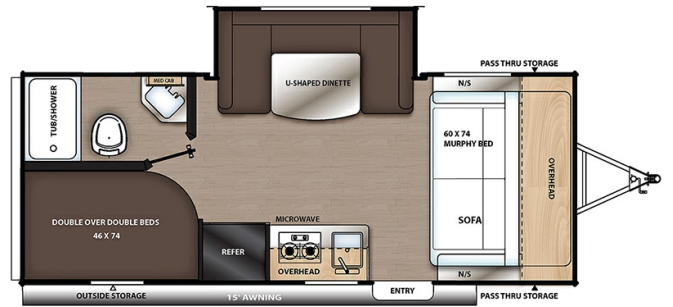

**ON ORDER UNIT**

**2022 COACHMEN CATALINA SUMMIT SERIES 7 184BHS**

**SPECIFICATIONS**

Year	2022
Manufacturer	COACHMEN
Brand	CATALINA SUMMIT SERIES 7
Model	184BHS
Type	Travel Trailer
Status	PreOwned
Stock #	5096A
Financing Available	✓
Warranty Available	✓
Suspension	N/A
Leveling	N/A
Exterior Length	23.1 ft.
Dry Weight	4202 lbs.
Sleeping Capacity	8 person(s)
Interior Colour	N/A
Exterior Colour	Aluminum
Slideouts	1