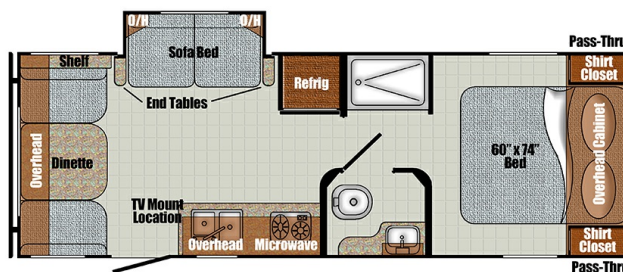

### SPECIFICATIONS

Year	2025
Manufacturer	GULFSTREAM
Brand	VISTA CRUISER
Model	23RSS
Type	Travel Trailer
Status	New
Stock #	7806
Financing Available	✓
Warranty Available	✓
Suspension	N/A
Leveling	N/A
Exterior Length	26.0 ft.
Dry Weight	N/A lbs.
Sleeping Capacity	6 person(s)
Interior Colour	N/A
Exterior Colour	N/A
Slideouts	1