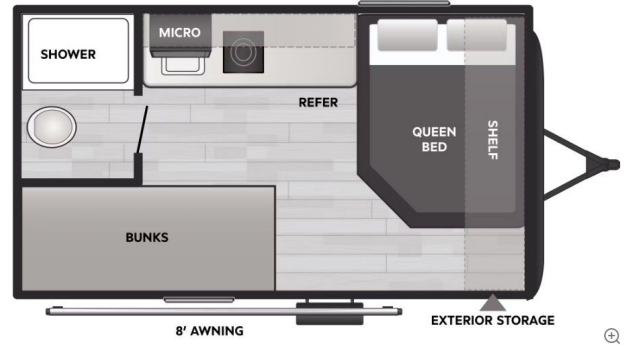

**ON ORDER UNIT****2025 KEYSTONE COLEMAN 13B****SPECIFICATIONS**

Year	2025
Manufacturer	KEYSTONE
Brand	COLEMAN
Model	13B
Type	Travel Trailer
Status	New
Stock #	N943837
Suspension	N/A
Leveling	N/A
Exterior Length	15.9 ft.
Dry Weight	2460 lbs.
Sleeping Capacity	4 person(s)
Interior Colour	N/A
Exterior Colour	N/A
Slideouts	N/A