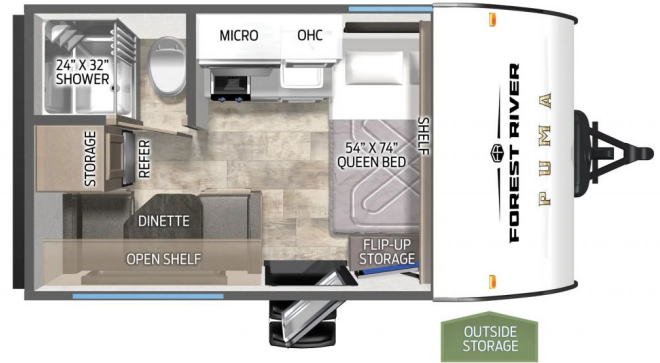

ON ORDER UNIT

2025 PALOMINO Puma 123RDCE

SPECIFICATIONS

Year	2025
Manufacturer	PALOMINO
Brand	Puma
Model	123RDCE
Type	Travel Trailer
Status	New
Stock #	ord123RDCE
Financing Available	✘
Warranty Available	✘
Suspension	N/A
Leveling	N/A
Exterior Length	16.0 ft.
Dry Weight	2684 lbs.
Sleeping Capacity	N/A person(s)
Interior Colour	N/A
Exterior Colour	N/A
Slideouts	N/A