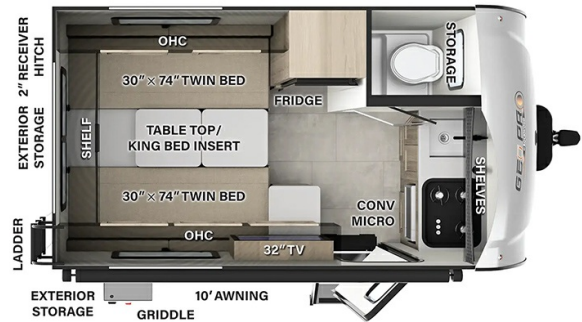

2025 FOREST RIVER ROCKWOOD GEO-PRO 15TB

SPECIFICATIONS

| | |
|-------------------|------------------|
| Year | 2025 |
| Manufacturer | FOREST RIVER |
| Brand | ROCKWOOD GEO-PRO |
| Model | 15TB |
| Type | Travel Trailer |
| Status | New |
| Stock # | 50096 |
| Suspension | N/A |
| Leveling | N/A |
| Exterior Length | 15.7 ft. |
| Dry Weight | 2846 lbs. |
| Sleeping Capacity | 2 person(s) |
| Interior Colour | N/A |
| Exterior Colour | Fiberglass |
| Slideouts | N/A |

Disclaimer: Product information, pricing and photos are as accurate as possible and are subject to change without notice.

SELLING FEATURES

Specifications and Features:

- Length (ft): 15'8"
- Width (ft): 7'8"
- Height (ft): 9'10"
- GVWR (lbs): 3907
- Dry Weight (lbs): 2846
- Payload Capacity (lbs): 1061
- Hitch Weight (lbs): 407
- Number Of Fresh Water Holding Tanks: 1
- Total Fresh Water Tank Capacity (gal): 31
- Number Of Gray ...