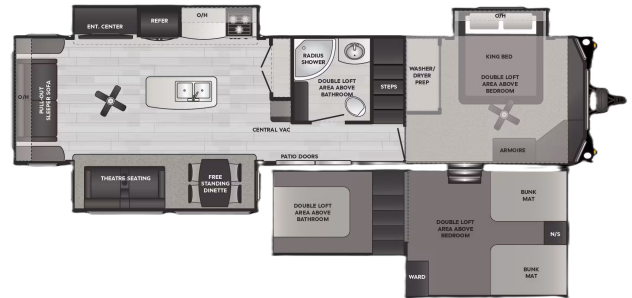

\$98,900.00

Originally \$114,275.00

SPECIFICATIONS

Year	2025
Manufacturer	KEYSTONE RV
Brand	Retreat
Model	39Loft King Bedroom + Large Bedroom Loft
Type	Travel Trailer
Status	New
Stock #	Retreat 39Loft
Financing Available	✘
Warranty Available	✘
Suspension	N/A
Leveling	N/A
Exterior Length	41.0 ft.
Dry Weight	12526 lbs.
Sleeping Capacity	N/A person(s)
Interior Colour	N/A
Exterior Colour	N/A
Slideouts	N/A

Disclaimer: Product information, pricing and photos are as accurate as possible and are subject to change without notice.

SELLING FEATURES

Taller and wider than traditional travel trailers, Retreat destination models are specifically designed for seasonal living, whether that means escaping to a warmer climate in the winter or slipping away to the lake in the summer. At 102" wide and 14' tall, these floorplans feel more residential ...