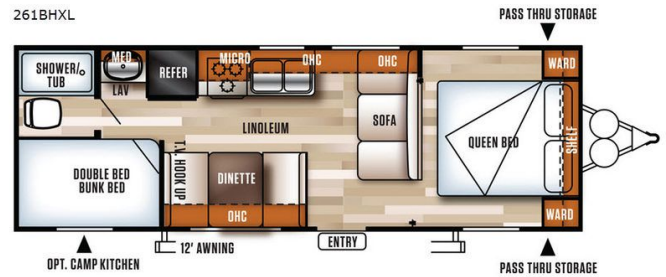

\$21,995.00

\$113 Bi-Weekly

SPECIFICATIONS

Year	2017
Manufacturer	SALEM
Brand	Cruise Lite
Model	261BHXL
Type	Travel Trailer
Status	PreOwned
Stock #	U793
Financing Available	✓
Warranty Available	✗
Suspension	N/A
Leveling	N/A
Exterior Length	29.1 ft.
Dry Weight	4352 lbs.
Sleeping Capacity	7 person(s)
Interior Colour	N/A
Exterior Colour	N/A
Slideouts	N/A

Disclaimer: Product information, pricing and photos are as accurate as possible and are subject to change without notice.

SELLING FEATURES

Inside the Salem Cruise Lite 261BHXL travel trailer you will find a rear bunk house, and a rear bathroom.

To the right of the entrance you will find a front bedroom with a queen bed and wardrobes on either side of the bed, and a shelf above the bed.

The main living area has a sofa, and on o...

Powered by focusRV