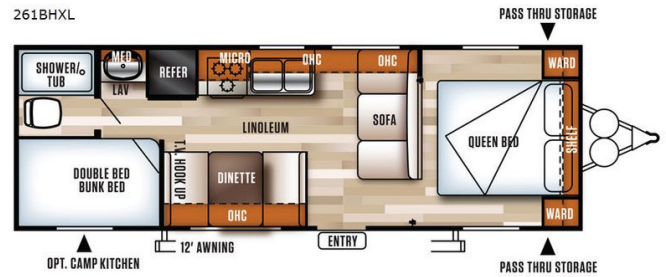

SPECIAL UNIT

2017 SALEM Cruise Lite 261BHXL

SPECIFICATIONS

Year	2017
Manufacturer	SALEM
Brand	Cruise Lite
Model	261BHXL
Type	Travel Trailer
Status	PreOwned
Stock #	U793
Financing Available	✓
Warranty Available	✓
Suspension	N/A
Leveling	N/A
Exterior Length	29.1 ft.
Dry Weight	4352 lbs.
Sleeping Capacity	7 person(s)
Interior Colour	N/A
Exterior Colour	N/A
Slideouts	N/A

Disclaimer: Product information, pricing and photos are as accurate as possible and are subject to change without notice.

SELLING FEATURES

Inside the Salem Cruise Lite 261BHXL travel trailer you will find a rear bunk house, and a rear bathroom.

To the right of the entrance you will find a front bedroom with a queen bed and wardrobes on either side of the bed, and a shelf above the bed.

The main living area has a sofa, and on o...