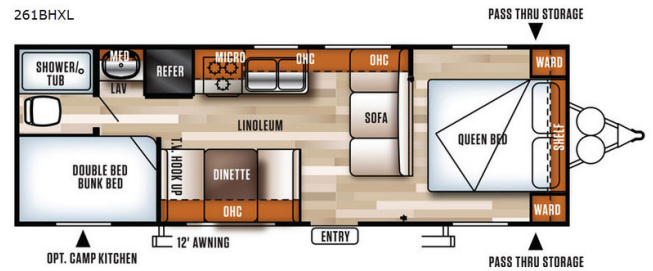

SPECIAL UNIT

2017 SALEM Cruise Lite 261BHXL

SPECIFICATIONS

Year	2017
Manufacturer	SALEM
Brand	Cruise Lite
Model	261BHXL
Type	Travel Trailer
Status	PreOwned
Stock #	U793
Financing Available	✓
Warranty Available	✓
Suspension	N/A
Leveling	N/A
Exterior Length	29.1 ft.
Dry Weight	4352 lbs.
Sleeping Capacity	7 person(s)
Interior Colour	N/A
Exterior Colour	N/A
Slideouts	N/A

Disclaimer: Product information, pricing and photos are as accurate as possible and are subject to change without notice.

SELLING FEATURES

Inside the Salem Cruise Lite 261BHXL travel trailer you will find a rear bunk house, and a rear bathroom.

To the right of the entrance you will find a front bedroom with a queen bed and wardrobes on either side of the bed, and a shelf above the bed.

The main living area has a sofa, and on o...