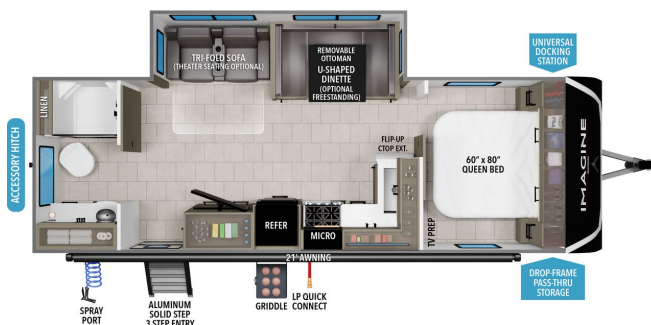

### SPECIFICATIONS

Year	2025
Manufacturer	GRAND DESIGN
Brand	IMAGINE
Model	2600RB
Type	Travel Trailer
Status	New
Stock #	7748
Financing Available	✓
Warranty Available	✓
Suspension	N/A
Leveling	N/A
Exterior Length	29.0 ft.
Dry Weight	N/A lbs.
Sleeping Capacity	2 person(s)
Interior Colour	N/A
Exterior Colour	N/A
Slideouts	1

#### EXTERIOR

- Roof Ladder
- Power Tongue Jack
- 80% Tint Radius Safety Glass Windows
- 20# LP Bottles (2) w/ Level Gauges
- 28" Radius Entry Door
- 6' Coily Hose Breakaway Cable
- Adjustable Power Awning w/ LED Lights
- Motion Sensor Entry LED Lighting
- Spare Tire & Carrier
- Tuff-Ply Pass Thru F...