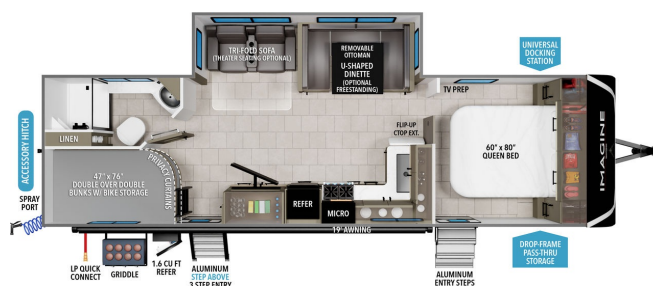

## 2025 GRAND DESIGN IMAGINE 2800BH

### SPECIFICATIONS

Year	2025
Manufacturer	GRAND DESIGN
Brand	IMAGINE
Model	2800BH
Type	Travel Trailer
Status	New
Stock #	7770
Financing Available	✓
Warranty Available	✓
Suspension	N/A
Leveling	N/A
Exterior Length	31.0 ft.
Dry Weight	N/A lbs.
Sleeping Capacity	10 person(s)
Interior Colour	N/A
Exterior Colour	N/A
Slideouts	1

#### EXTERIOR

- Roof Ladder
- Power Tongue Jack
- 80% Tint Radius Safety Glass Windows
- 20# LP Bottles (2) w/ Level Gauges
- 28" Radius Entry Door
- 6' Coily Hose Breakaway Cable
- Adjustable Power Awning w/ LED Lights
- Motion Sensor Entry LED Lighting
- Spare Tire & Carrier
- Tuff-Ply Pass Thru F...