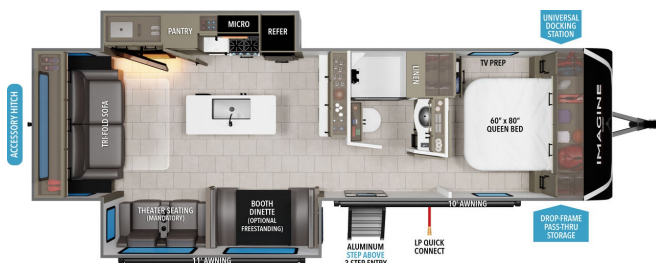

### SPECIFICATIONS

Year	2025
Manufacturer	GRAND DESIGN
Brand	IMAGINE
Model	2970RL
Type	Travel Trailer
Status	New
Stock #	7771
Financing Available	✓
Warranty Available	✓
Suspension	N/A
Leveling	N/A
Exterior Length	33.0 ft.
Dry Weight	N/A lbs.
Sleeping Capacity	6 person(s)
Interior Colour	N/A
Exterior Colour	N/A
Slideouts	2

#### EXTERIOR

- Roof Ladder
- Power Tongue Jack
- 80% Tint Radius Safety Glass Windows
- 20# LP Bottles (2) w/ Level Gauges
- 28" Radius Entry Door
- 6' Coily Hose Breakaway Cable
- Adjustable Power Awning w/ LED Lights
- Motion Sensor Entry LED Lighting
- Spare Tire & Carrier
- Tuff-Ply Pass Thru F...