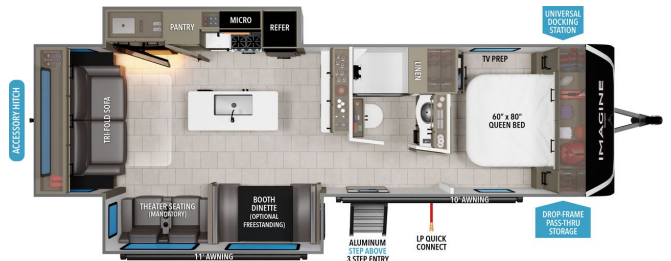

2025 GRAND DESIGN IMAGINE 2970RL

SPECIFICATIONS

Year	2025
Manufacturer	GRAND DESIGN
Brand	IMAGINE
Model	2970RL
Type	Travel Trailer
Status	New
Stock #	7771
Financing Available	✓
Warranty Available	✓
Suspension	N/A
Leveling	N/A
Exterior Length	33.0 ft.
Dry Weight	N/A lbs.
Sleeping Capacity	6 person(s)
Interior Colour	N/A
Exterior Colour	N/A
Slideouts	2

Disclaimer: Product information, pricing and photos are as accurate as possible and are subject to change without notice.

SELLING FEATURES

EXTERIOR

- Roof Ladder
- Power Tongue Jack
- 80% Tint Radius Safety Glass Windows
- 20# LP Bottles (2) w/ Level Gauges
- 28" Radius Entry Door
- 6' Coily Hose Breakaway Cable
- Adjustable Power Awning w/ LED Lights
- Motion Sensor Entry LED Lighting
- Spare Tire & Carrier
- Tuff-Ply Pass Thru F...