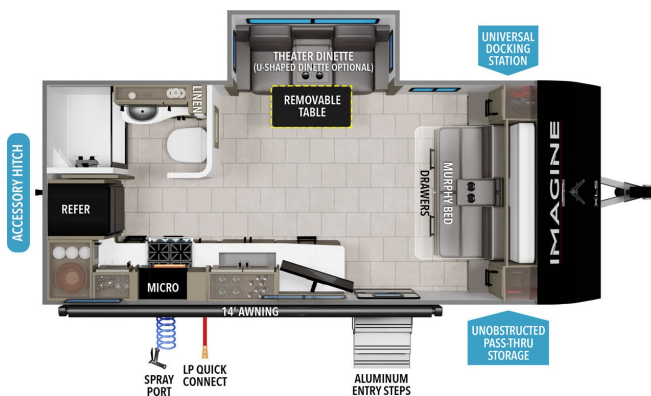

2025 GRAND DESIGN IMAGINE XLS 17MKE

SPECIFICATIONS

Year	2025
Manufacturer	GRAND DESIGN
Brand	IMAGINE XLS
Model	17MKE
Type	Travel Trailer
Status	New
Stock #	7772
Financing Available	✓
Warranty Available	✓
Suspension	N/A
Leveling	N/A
Exterior Length	21.0 ft.
Dry Weight	N/A lbs.
Sleeping Capacity	2 person(s)
Interior Colour	N/A
Exterior Colour	N/A
Slideouts	1

Disclaimer: Product information, pricing and photos are as accurate as possible and are subject to change without notice.

Powered by focusRV