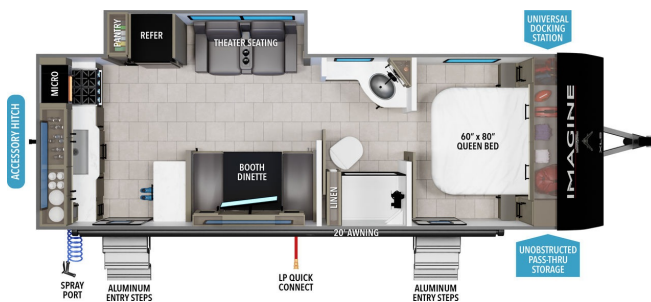

2025 GRAND DESIGN IMAGINE XLS 23LDE

SPECIFICATIONS

Year	2025
Manufacturer	GRAND DESIGN
Brand	IMAGINE XLS
Model	23LDE
Type	Travel Trailer
Status	New
Stock #	7773
Financing Available	✓
Warranty Available	✓
Suspension	N/A
Leveling	N/A
Exterior Length	28.0 ft.
Dry Weight	N/A lbs.
Sleeping Capacity	4 person(s)
Interior Colour	N/A
Exterior Colour	N/A
Slideouts	1

Disclaimer: Product information, pricing and photos are as accurate as possible and are subject to change without notice.

Powered by focusRV