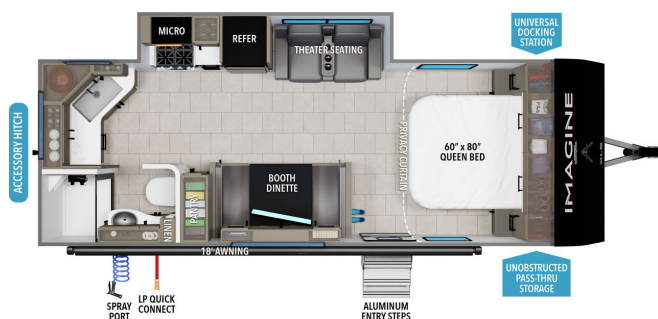

### SPECIFICATIONS

Year	2025
Manufacturer	GRAND DESIGN
Brand	IMAGINE XLS
Model	22MLE
Type	Travel Trailer
Status	New
Stock #	7774
Financing Available	✓
Warranty Available	✓
Suspension	N/A
Leveling	N/A
Exterior Length	25.0 ft.
Dry Weight	N/A lbs.
Sleeping Capacity	2 person(s)
Interior Colour	N/A
Exterior Colour	N/A
Slideouts	1