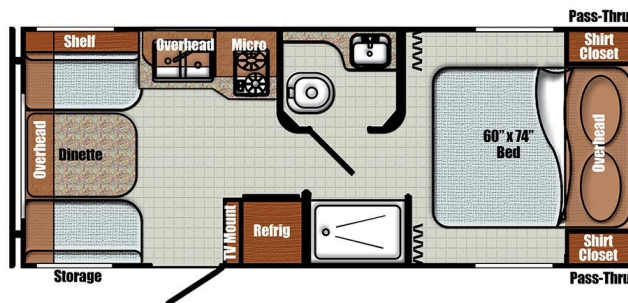

2025 GULFSTREAM VISTA CRUISER 19ERD

SPECIFICATIONS

Year	2025
Manufacturer	GULFSTREAM
Brand	VISTA CRUISER
Model	19ERD
Type	Travel Trailer
Status	New
Stock #	7778
Financing Available	✓
Warranty Available	✓
Suspension	N/A
Leveling	N/A
Exterior Length	23.0 ft.
Dry Weight	N/A lbs.
Sleeping Capacity	4 person(s)
Interior Colour	N/A
Exterior Colour	N/A
Slideouts	N/A