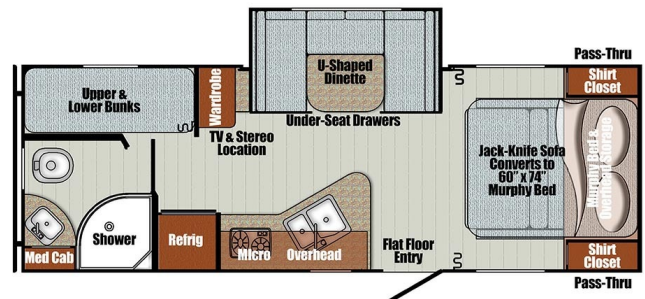

2025 GULFSTREAM VISTA CRUISER 23BHS

SPECIFICATIONS

Year	2025
Manufacturer	GULFSTREAM
Brand	VISTA CRUISER
Model	23BHS
Type	Travel Trailer
Status	New
Stock #	7780
Financing Available	✓
Warranty Available	✓
Suspension	N/A
Leveling	N/A
Exterior Length	26.0 ft.
Dry Weight	N/A lbs.
Sleeping Capacity	6 person(s)
Interior Colour	N/A
Exterior Colour	N/A
Slideouts	1