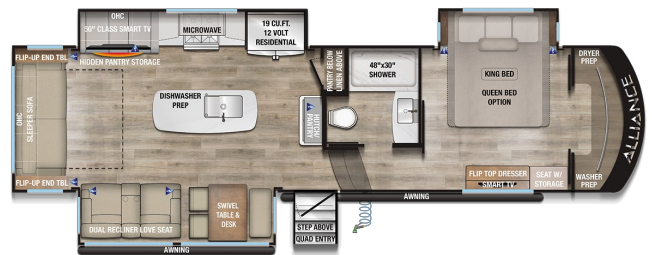

SPECIAL UNIT

2025 ALLIANCE RV Paradigm 310RL

SPECIFICATIONS

Year	2025
Manufacturer	ALLIANCE RV
Brand	Paradigm
Model	310RL
Type	Fifth Wheel
Status	New
Stock #	i1495
Financing Available	✘
Warranty Available	✘
Suspension	N/A
Leveling	N/A
Exterior Length	34.1 ft.
Dry Weight	12243 lbs.
Sleeping Capacity	N/A person(s)
Interior Colour	N/A
Exterior Colour	N/A
Slideouts	3

Disclaimer: Product information, pricing and photos are as accurate as possible and are subject to change without notice.

SELLING FEATURES

Welcome to the world of Alliance RV, featuring dual pane windows, 2" hitch receiver, 320W of solar, 3 A/Cs 40K BTU furnace, 17.5" H-rated Cooper tires, Curt 8K touring coil spring suspension, Helux series pin box which reduces shock going into the frame improving the ride and the lifespan of your ...

OPTIONS & EQUIPMENT

Awning	Heating	2 Air Conditioning Unit(s)	Solid Surface Counter Tops	Enclosed Underbelly	Fireplace	Fully Furnished
Heated Tanks	Microwave	Monitor Panel	Solar Panel	2 Televisions		

Powered by focusRV