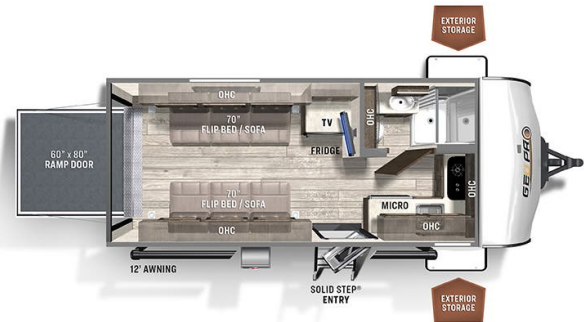

2021 ROCKWOOD GEO PRO G19TH

\$27,900.00

\$140 Bi-Weekly

SPECIFICATIONS

Year	2021
Manufacturer	ROCKWOOD
Brand	GEO PRO
Model	G19TH
Type	Toy Hauler
Status	PreOwned
Stock #	018922
Financing Available	✓
Warranty Available	✓
Suspension	N/A
Leveling	N/A
Exterior Length	18.0 ft.
Dry Weight	3444 lbs.
Sleeping Capacity	2 person(s)
Interior Colour	N/A
Exterior Colour	Fiberglass
Slideouts	N/A

Disclaimer: Product information, pricing and photos are as accurate as possible and are subject to change without notice.

SELLING FEATURES

HALF PRICE OF A BRAND NEW ONE - Preowned 2021 Rockwood Geo Pro Toy hauler in great condition!

Features:

- Sleeps up to 2
- Kitchen includes fridge/freezer, microwave, range, sink and storage
- Bathroom with shower with skylight on top, toilet and storage
- Furnace and A/C
- Outside griddle with LP hookup
- Solar Panel on top and solar prep for portable solar panel
- Power Awning
- Spare tire, carrier, and cover
- Includes deep cycle battery and propane tanks
- Dry weight of 3,444lbs