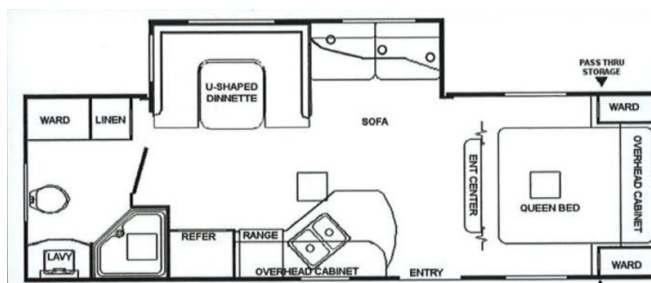

\$125 Bi-Weekly

SPECIFICATIONS

Year	2016
Manufacturer	RIVERSIDE RV
Brand	RIVERSIDE
Model	25RBS
Type	Travel Trailer
Status	PreOwned
Stock #	23164
Financing Available	✘
Warranty Available	✘
Suspension	N/A
Leveling	N/A
Exterior Length	29.5 ft.
Dry Weight	5740 lbs.
Sleeping Capacity	5 person(s)
Interior Colour	Brown / Gray
Exterior Colour	Brown
Slideouts	1

Disclaimer: Product information, pricing and photos are as accurate as possible and are subject to change without notice.

SELLING FEATURES

As-is Unit. Introducing the 2016 Riverside 25RBS, from Riverside RV. The Riverside 25RBS contains everything you will need to make traveling effortless and straightforward. This travel trailer sleeps up to 5 people. Inside the Riverside 25RBS, you will find a U-shaped bench dinette that converts...