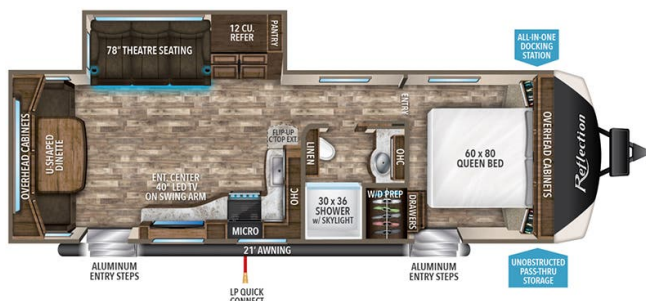

2019 GRAND DESIGN REFLECTION 287RLTS

SPECIFICATIONS

Year	2019
Manufacturer	GRAND DESIGN
Brand	REFLECTION
Model	287RLTS
Type	Travel Trailer
Status	PreOwned
Stock #	C7796
Financing Available	✓
Warranty Available	✓
Suspension	N/A
Leveling	N/A
Exterior Length	32.0 ft.
Dry Weight	N/A lbs.
Sleeping Capacity	5 person(s)
Interior Colour	N/A
Exterior Colour	N/A
Slideouts	1