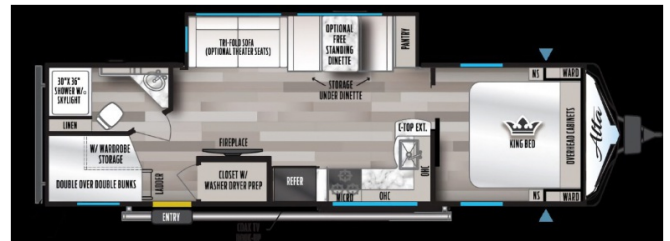

**SPECIAL UNIT**

**\$62,995.00**

Originally \$86,598

\$146 Weekly

**2023 EAST TO WEST ALTA XTREME 365 3100KXT (YEAR ROUND USE) SWEETHEART DEAL**

**SPECIFICATIONS**

Year	2023
Manufacturer	EAST TO WEST
Brand	ALTA XTREME 365
Model	3100KXT (YEAR ROUND USE) SWEETHEART DEAL
Type	Travel Trailer
Status	New
Stock #	i995
Financing Available	✓
Warranty Available	✓
Suspension	Springs
Leveling	Automatic
Exterior Length	36.0 ft.
Dry Weight	8600 lbs.
Sleeping Capacity	10 person(s)
Interior Colour	Grey
Exterior Colour	AZDEL FIBERGLASS
Slideouts	1

**Disclaimer:** Product information, pricing and photos are as accurate as possible and are subject to change without notice.

**SELLING FEATURES**

We have three different layouts for you to choose from:

8881-\$62,995-2023-Double over double bunks, stationary pantry shelves

8719-\$62,995-2023-Double over double bunks, adjustable pantry shelves, overhead storage compartment in slide out

This fully loaded Widebody (102') East to West A...

**OPTIONS & EQUIPMENT**

Awning	Aluminum Wheels	Fridge with 2 doors	Heating	2 Air Conditioning Unit(s) (Ducted) - Size: 15000	Aux Battery	Battery Charger
Battery Tray	Solid Surface Counter Tops	Enclosed Underbelly	Fireplace	Fully Furnished	Hide A Bed	
Inverter	Island Bed	Stabilizer Jacks	LPG Detector	Microwave	Convection Oven	
Monitor Panel	Outside Shower	Phone Jacks	Power Air Vents	Power Bath Vents	Satellite Dish	
Sky Light(s)	Smoke Detector	Solar Panel	Spare with Carrier	Toilet Facilities	1 Televisions	
Plasma/LCD	Gas (dsi) Water Heater 6	Thermal Pane Windows				