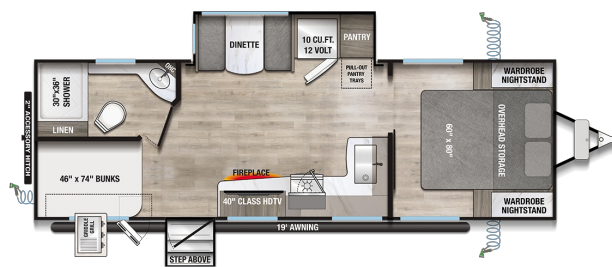

2025 ALLIANCE RV DELTA ULTRA LITE BH241

SPECIFICATIONS

Year	2025
Manufacturer	ALLIANCE RV
Brand	DELTA ULTRA LITE
Model	BH241
Type	Travel Trailer
Status	New
Stock #	7764
Financing Available	✓
Warranty Available	✓
Suspension	N/A
Leveling	N/A
Exterior Length	29.0 ft.
Dry Weight	N/A lbs.
Sleeping Capacity	8 person(s)
Interior Colour	N/A
Exterior Colour	N/A
Slideouts	1

Disclaimer: Product information, pricing and photos are as accurate as possible and are subject to change without notice.

SELLING FEATURES

- Soft close cabinet doors
- Plexiglass overhead doors
- Wrap around kitchen back splash
- Drop frame pass through storage
- Stainless steel sink
- Goodyear® Endurance tires
- Faucet with pull out sprayer
- Electric leveling option
- 10 Cu. Ft. 12V residential style refrigerator
- Under...