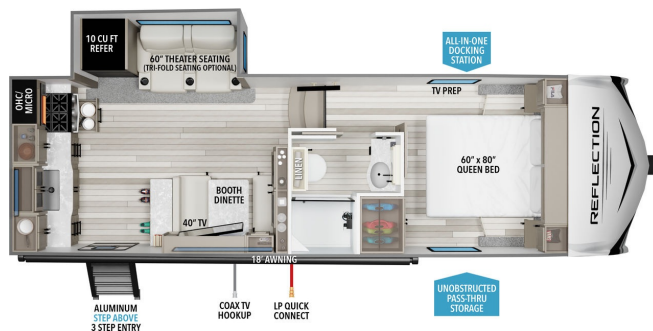

2025 GRAND DESIGN REFLECTION 100 SERIES 22RK

SPECIFICATIONS

Year	2025
Manufacturer	GRAND DESIGN
Brand	REFLECTION 100 SERIES
Model	22RK
Type	Fifth Wheel
Status	New
Stock #	7767
Financing Available	✓
Warranty Available	✓
Suspension	N/A
Leveling	N/A
Exterior Length	26.0 ft.
Dry Weight	N/A lbs.
Sleeping Capacity	6 person(s)
Interior Colour	N/A
Exterior Colour	N/A
Slideouts	1

Disclaimer: Product information, pricing and photos are as accurate as possible and are subject to change without notice.

Powered by focusRV