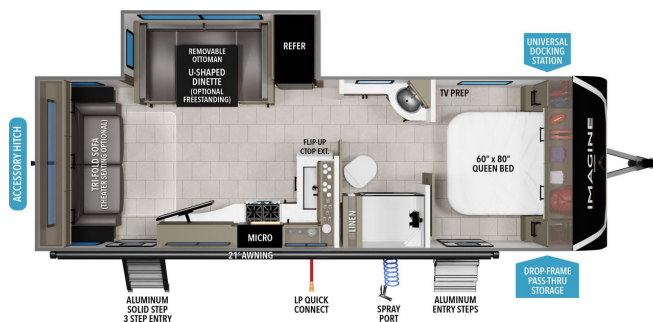

2025 GRAND DESIGN IMAGINE 2500RL

SPECIFICATIONS

Year	2025
Manufacturer	GRAND DESIGN
Brand	IMAGINE
Model	2500RL
Type	Travel Trailer
Status	New
Stock #	7747
Financing Available	✓
Warranty Available	✓
Suspension	N/A
Leveling	N/A
Exterior Length	29.0 ft.
Dry Weight	N/A lbs.
Sleeping Capacity	6 person(s)
Interior Colour	N/A
Exterior Colour	N/A
Slideouts	1

Disclaimer: Product information, pricing and photos are as accurate as possible and are subject to change without notice.

Powered by focusRV